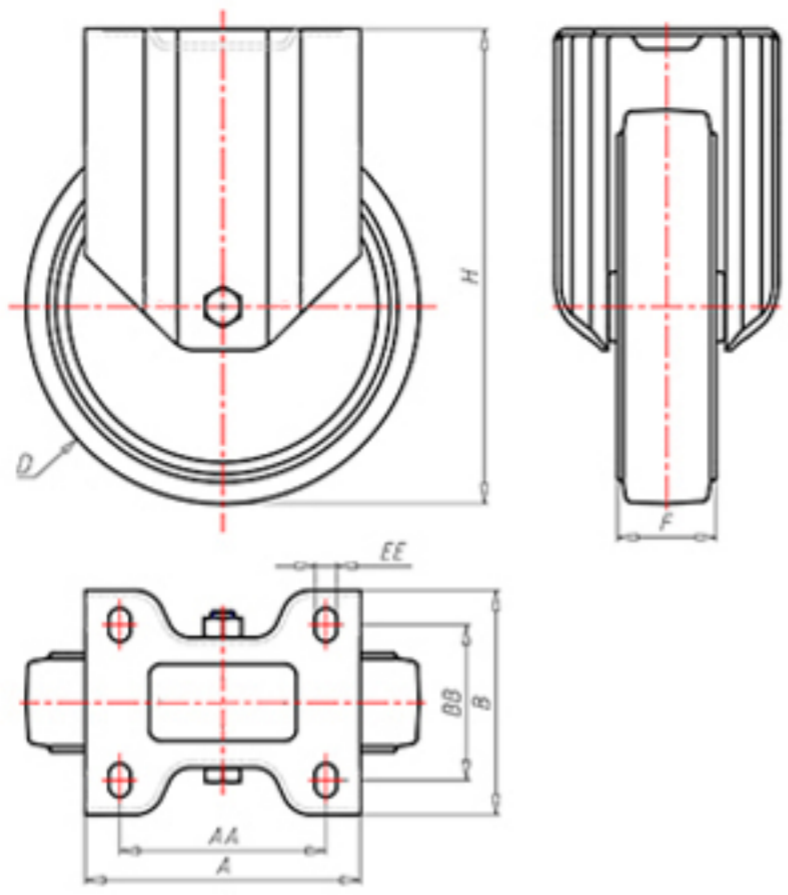

72 Shore A
+80°C
-40°C

	D	125
	F	35
	H	155
	AxB	100x85
	AAxBB	80x60
	EE	9
	LC	210

Code for plain bore wheel

ACFX12545

Code for wheel with Inox roller bearing

ACFX12545RX