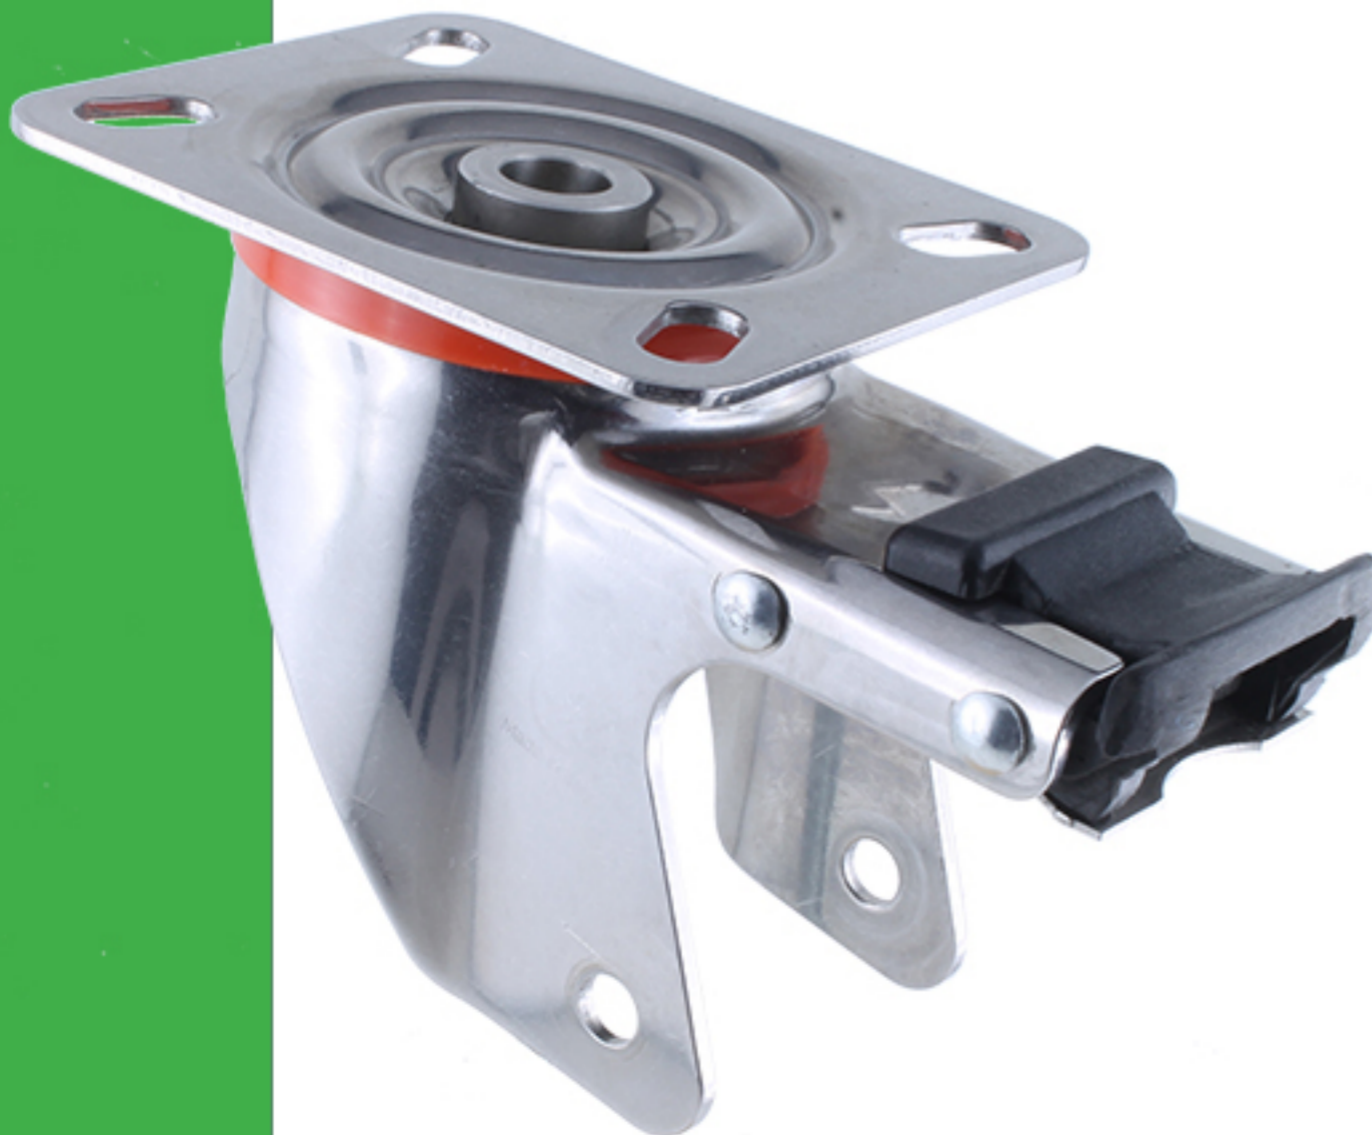

	100
	F 41
	AxB 100x85
	AAxBB 80x60
	EE 9
	E 42
	LC 220

Code for standard bracket

**GX10040FS**