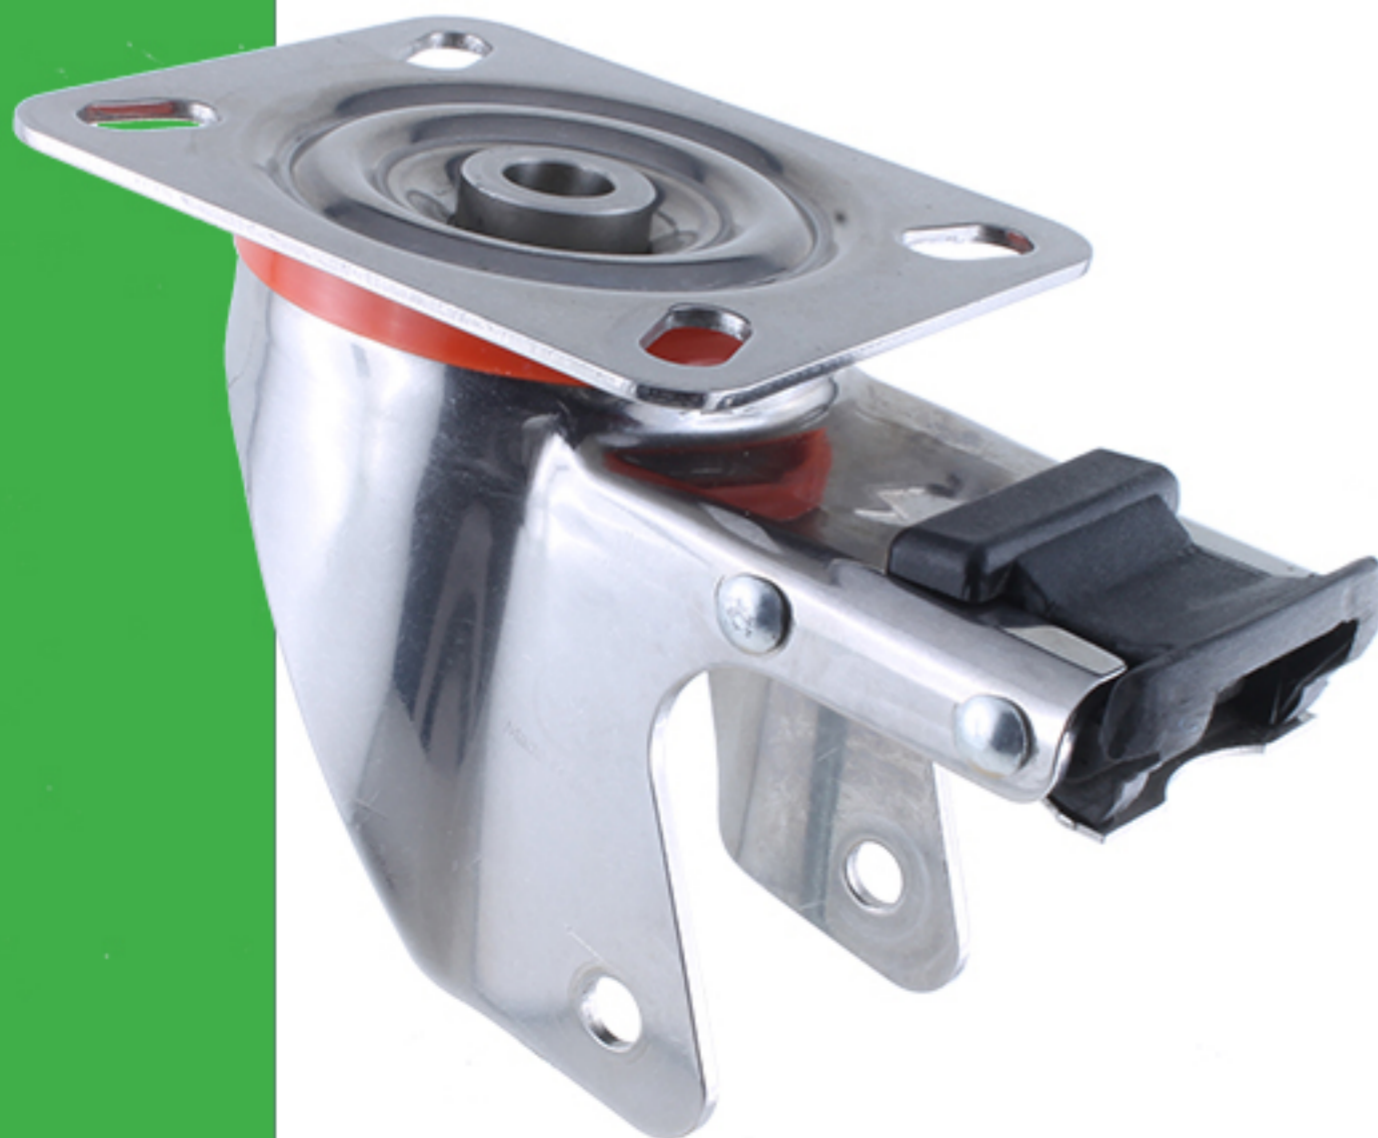

	100
	F 47
	AxB 100x85
	AAxBB 80x60
	EE 9
	E 42
	LC 220

Code for standard bracket

GX10045FS