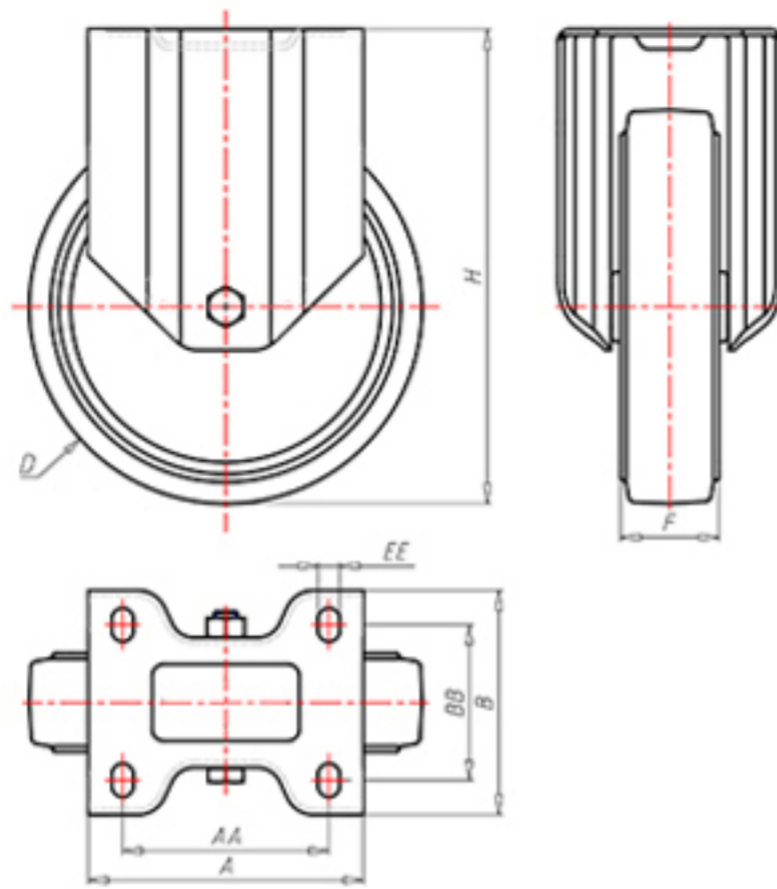

**DITHERM  
MTW**

+300°C  
-40°C

**INOX**

	D	150
	F	45
	H	181
	AxB	135x110
	AAxBB	105x80
	EE	11
	LC	300

Code for plain bore wheel

**MFX150**

Code for wheel with coated bush

-

Code for wheel with double BT self-lube bush

-

Code for wheel with double HT ball bearing

-

Code wheel with double sintered bronze bush

**MFX150BS**