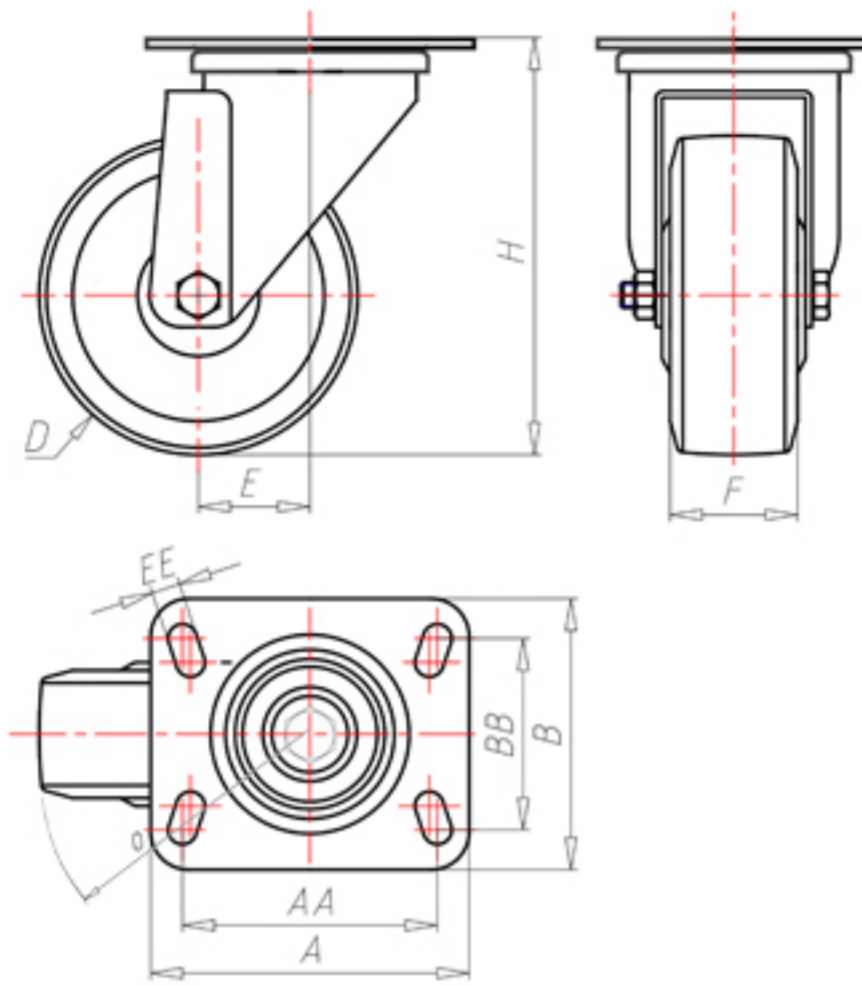

**DITHERM  
MTW**

+300°C  
-40°C

**INOX**

	D	100
	F	35
	H	131
	AxB	100x85
	AAxBB	80x60
	EE	9
	E	42
	O	92
	LC	190

Code for plain bore wheel

**MGX100LP**

Code for wheel with coated bush

**MGX100LPBR**

Code for wheel with double BT self-lube bush

**MGX100LPBT**

Code for wheel with double HT ball bearing

-

Code wheel with double sintered bronze bush

**MGX100LPBS**