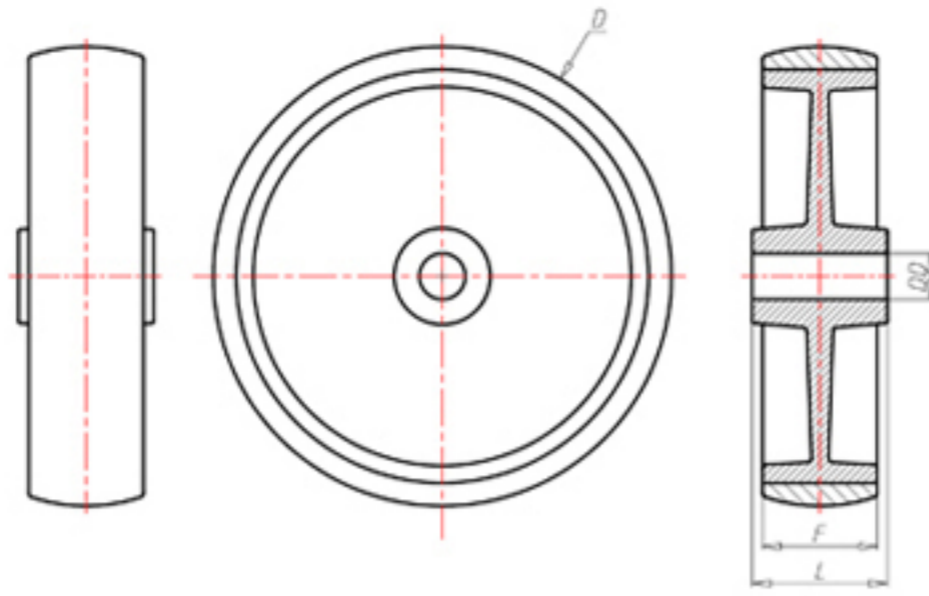

70 Shore D
+90°C
-40°C

	D	100
	F	35
	L	40
	DD	Ø 12
	LC	300

Code for plain bore wheel

NY10040

Code for wheel with roller bearing

NY10040R

Code for wheel with Inox roller bearing

NY10040RX