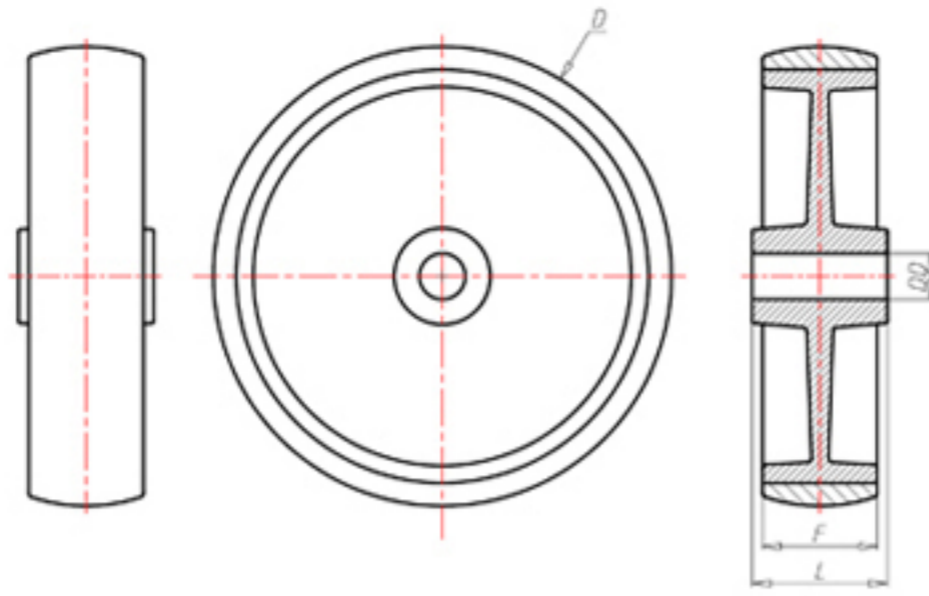

70 Shore D
+90°C
-40°C

	D	100
	F	35
	L	45
	DD	Ø 12
	LC	300

Code for plain bore wheel

NY10045

Code for wheel with roller bearing

NY10045R

Code for wheel with Inox roller bearing

NY10045RX