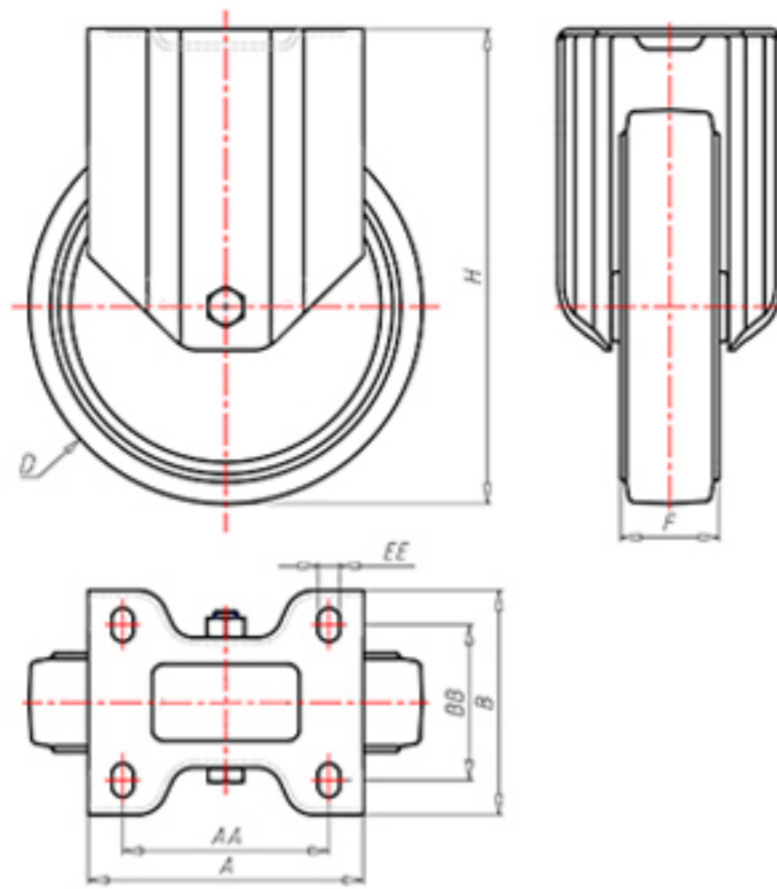

POLY-D

70 Shore D  
+90°C  
-40°C

INOX

	D	100
	F	33
	H	128
	AxB	100x85
	AAxBB	80x60
	EE	9
	B	
	BxB	
	LC	250

Code for plain bore wheel

NYFX10040

Code for wheel with roller bearing

-

Code for wheel with Inox roller bearing

NYFX10040RX