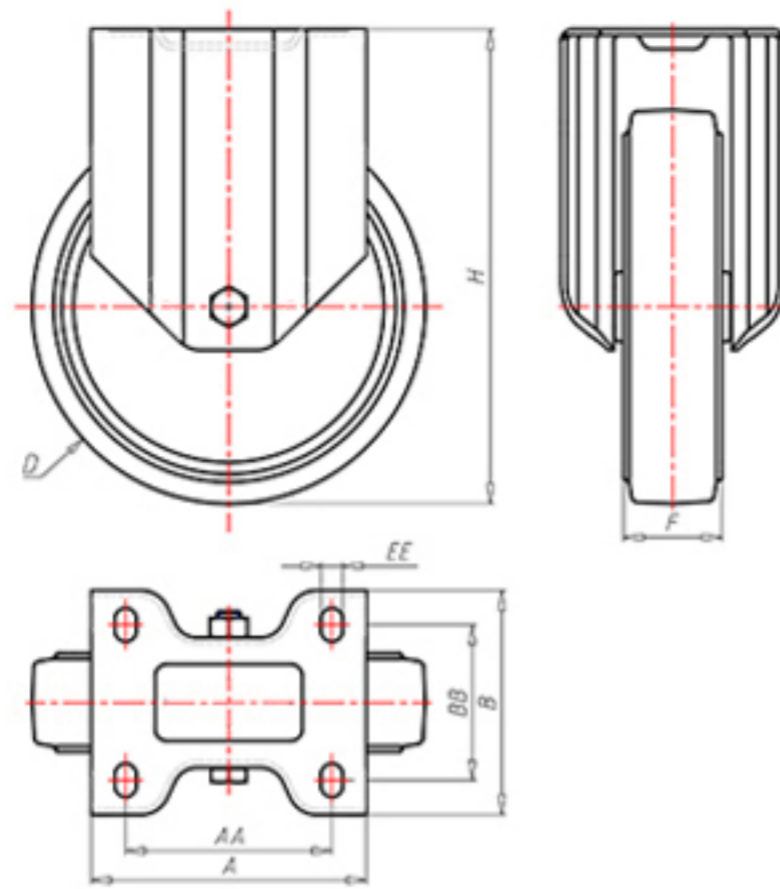

70 Shore D
+90°C
-40°C

	D	150
	F	40
	H	181
	AxB	100x85
	AAxBB	80x60
	EE	9
	LC	280

Code for plain bore wheel

NYFX15045

Code for wheel with roller bearing

-

Code for wheel with Inox roller bearing

NYFX15045RX