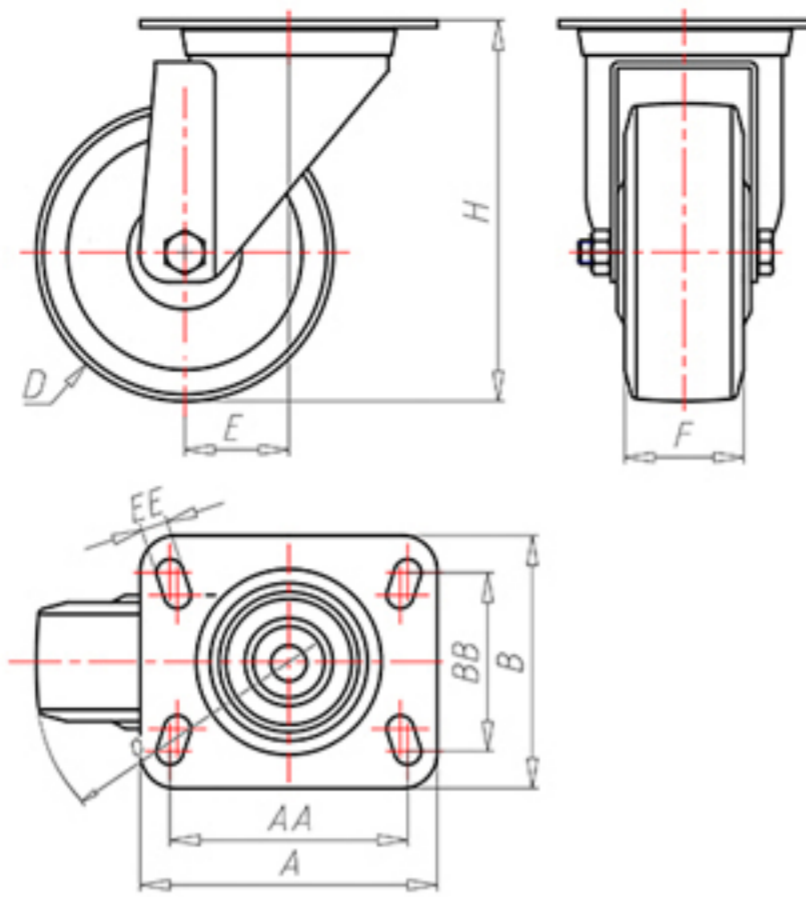

70 Shore D
+90°C
-40°C

	D	125
	F	35
	H	155
	AxB	100x85
	AAxBB	80x60
	EE	9
	E	44
	O	107
	LC	230

Code for plain bore wheel

NYGX12545

Code for wheel with roller bearing

-

Code for wheel with Inox roller bearing

NYGX12545RX