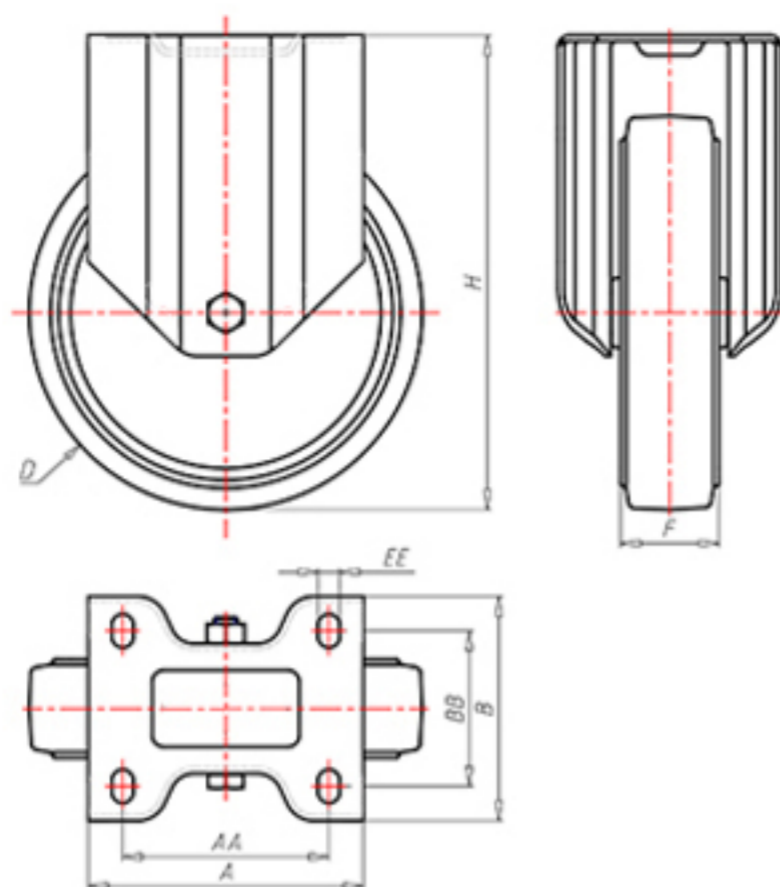

+300°C  
-40°C

	D	100
	F	30
	H	128
	AxB	100x85
	AAxBB	80x60
	EE	9
	A	
	B	
	LC	120

Code for plain bore wheel

**RFZ100W**

Code for wheel with coated bush

**RFZ100WBR**

Code for wheel with double BT self-lube bush

**RFZ100WBT**

Code for wheel with double HT ball bearing

**RFZ100WC**