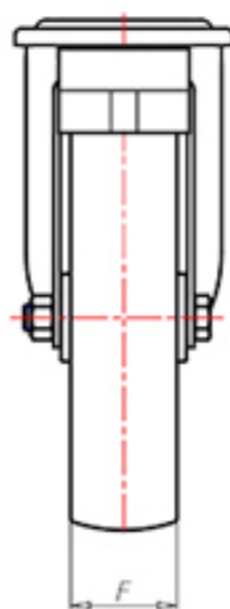

D-NAMIC

92 Shore A
+90°C
-40°C

INOX

	D	125
	F	35
	H	155
	G	Ø 77
	C	Ø 12
	E	44
	O	124
	Kg LC	230

Code for plain bore wheel

XNPX12545FA

Code for wheel with Inox roller bearing

XNPX12545RXFA

Code for wheel with double sealed ball bearing

XNPX125CFA

Code for wheel with double sealed Inox ball bearing

XNPX125CXFA