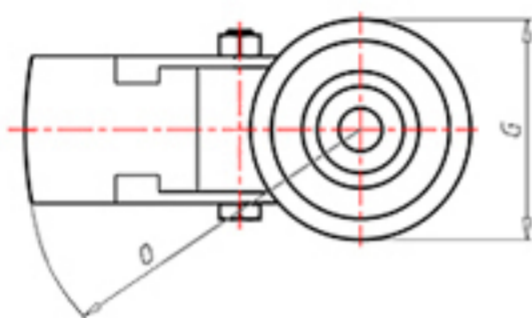

D-NAMIC

92 Shore A
+90°C
-40°C

INOX

	D	125
	F	35
	H	155
	G	Ø 77
	C	Ø 12
	E	44
	O	124
	Kg LC	230

Code for plain bore wheel

XNPX12545FA

Code for wheel with Inox roller bearing

XNPX12545RXFA

Code for wheel with double sealed ball bearing

XNPX125CFA

Code for wheel with double sealed Inox ball bearing

XNPX125CXFA