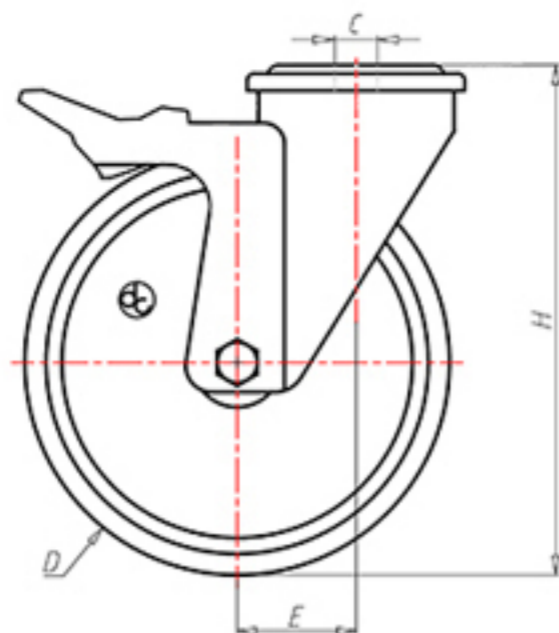

D-NAMIC

92 Shore A
+90°C
-40°C

INOX

	D	125
	F	35
	H	155
	G	Ø 77
	C	Ø 12
	E	44
	O	124
	Kg LC	230

Code for plain bore wheel

XNPX12545FA

Code for wheel with Inox roller bearing

XNPX12545RXFA

Code for wheel with double sealed ball bearing

XNPX125CFA

Code for wheel with double sealed Inox ball bearing

XNPX125CXFA