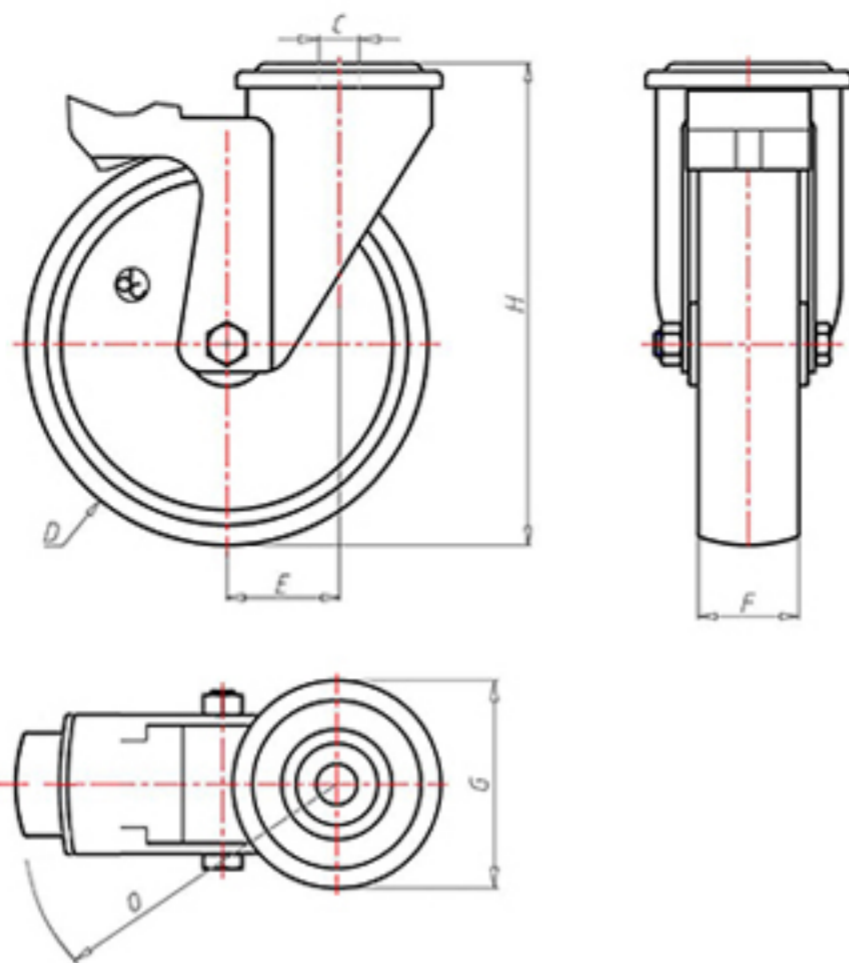

D-NAMIC

92 Shore A  
+90°C  
-40°C

INOX

	D	125
	F	35
	H	155
	G	Ø 77
	C	Ø 12
	E	44
	O	124
	LC	230

Code for plain bore wheel

XNPX12545FS

Code for wheel with Inox roller bearing

XNPX12545RXFS

Code for wheel with double sealed ball bearing

XNPX125CFS

Code for wheel with double sealed Inox ball bearing

XNPX125CXFS