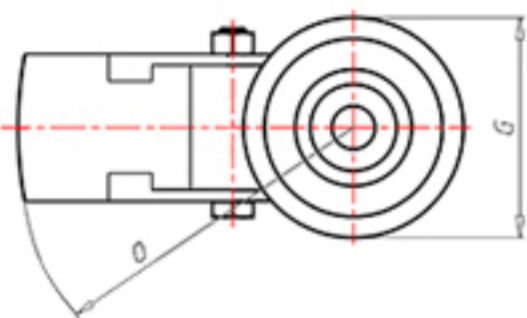

D-NAMIC

92 Shore A
+90°C
-40°C

INOX

	D	200
	F	50
	H	232
	G	Ø 102
	C	Ø 16
	E	56
	O	167
	LC	400

Code for plain bore wheel

XNPX20060FA

Code for wheel with Inox roller bearing

XNPX20060RXFA

Code for wheel with double sealed ball bearing

XNPX200CFA

Code for wheel with double sealed Inox ball bearing

XNPX200CXFA