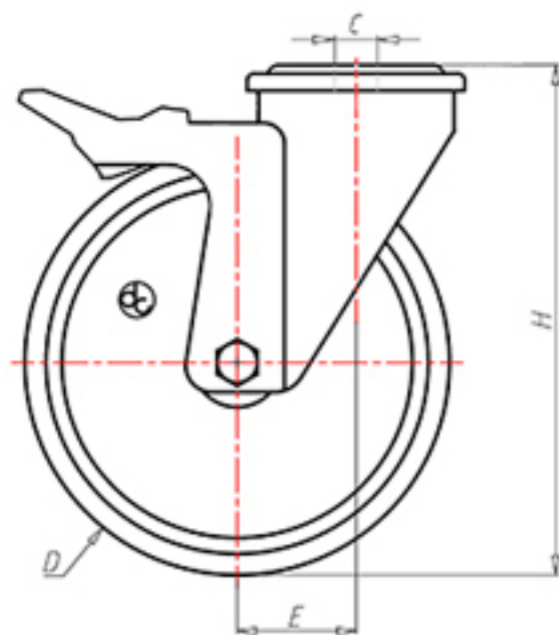

D-NAMIC

92 Shore A
+90°C
-40°C

INOX

	D	200
	F	50
	H	232
	G	Ø 102
	C	Ø 16
	E	56
	O	167
	LC	400

Code for plain bore wheel

XNPX20060FA

Code for wheel with Inox roller bearing

XNPX20060RXFA

Code for wheel with double sealed ball bearing

XNPX200CFA

Code for wheel with double sealed Inox ball bearing

XNPX200CXFA