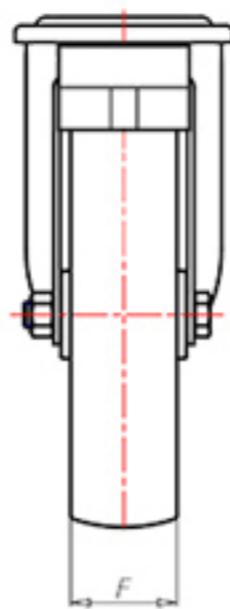

D-NAMIC

92 Shore A
+90°C
-40°C

INOX

	D	200
	F	50
	H	232
	G	Ø 102
	C	Ø 16
	E	56
	O	167
	LC	400

Code for plain bore wheel

XNPX20060FA

Code for wheel with Inox roller bearing

XNPX20060RXFA

Code for wheel with double sealed ball bearing

XNPX200CFA

Code for wheel with double sealed Inox ball bearing

XNPX200CXFA