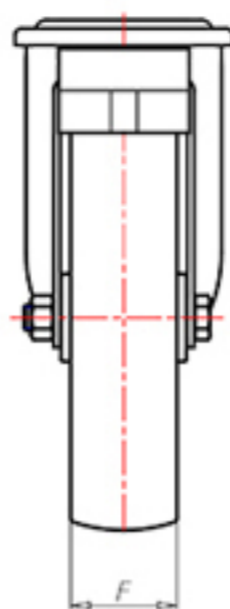

D-NAMIC

92 Shore A
+90°C
-40°C

	D	125
	F	35
	H	155
	G	Ø 77
	C	Ø 12
	E	44
	O	124
	LC	230

Code for plain bore wheel

XNPZ12545FA

Code for wheel with roller bearing

XNPZ12545RFA

Code for wheel with double sealed ball bearing

XNPZ125CFA

Code for wheel with double sealed Inox ball bearing

-