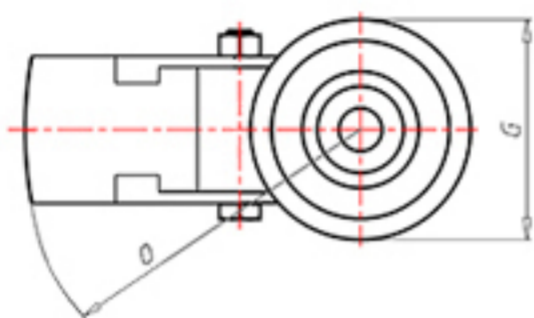

D-NAMIC

92 Shore A
+90°C
-40°C

	D	125
	F	35
	H	155
	G	Ø 77
	C	Ø 12
	E	44
	O	124
	LC	230

Code for plain bore wheel

XNPZ12545FA

Code for wheel with roller bearing

XNPZ12545RFA

Code for wheel with double sealed ball bearing

XNPZ125CFA

Code for wheel with double sealed Inox ball bearing

-