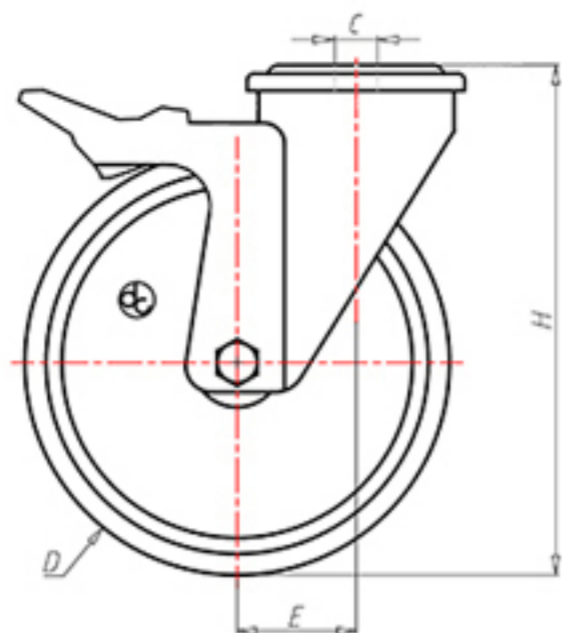

D-NAMIC

92 Shore A
+90°C
-40°C

	D	125
	F	35
	H	155
	G	Ø 77
	C	Ø 12
	E	44
	O	124
	LC	230

Code for plain bore wheel

XNPZ12545FA

Code for wheel with roller bearing

XNPZ12545RFA

Code for wheel with double sealed ball bearing

XNPZ125CFA

Code for wheel with double sealed Inox ball bearing

-